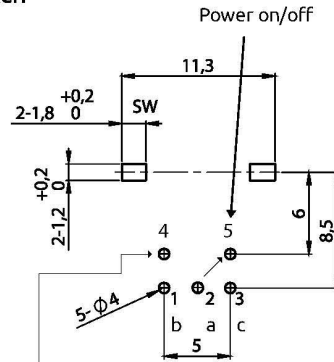

Total Resistance: $\approx 500K\Omega$