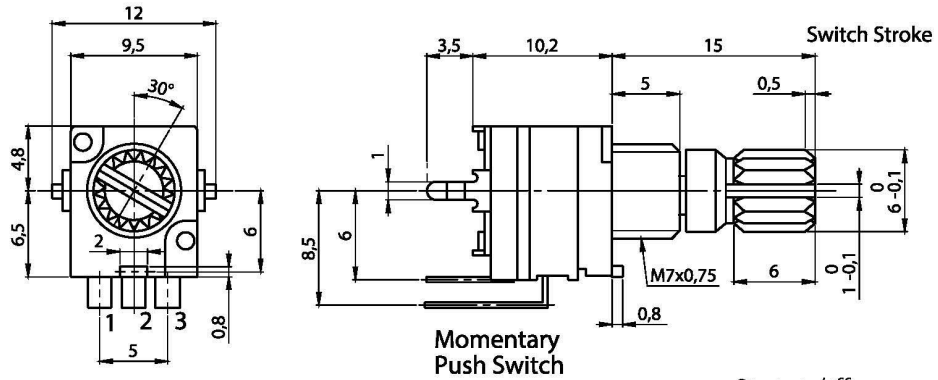

Mécanique

Poids	100 gramme
Couleur	Noir
Longueur de câble	500 cm

Ce colis contient

Contient	Dimmer
----------	--------

Compatibilité

Compatible avec	7HD7M, 8VG7M, 8HD7M, 9HD7M, 10HD7, 10VG7M, 10HD7M, 12HD7, 12VG7M, 12HD7M, 12SDI7M, 13HD7, 13HD7M, 15HD7, 15VG7M, 15HD7M, 15SDI7M, 17HD7M, 17VG7M, 19VG7M, 19HD7M, 22HD7M, 22SDI7M, 24HD7M, 27HD7M, 32HD7M, 7TS7M, 8TSV7M, 10TS7, 10TSV7M, 10TS7M, 12TS7, 12TSV7M, 12TS7M, 13TS7, 13TS7M, 15TS7, 15TSV7M, 15TS7M, 17TSV7M, 17TS7M, 19TSV7M, 19TS7M, 22TS7M, 24TS7M, 27TS7M, 32TS7M
-----------------	---