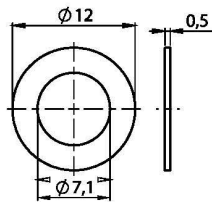

Total Resistance: $\approx 500K\Omega$

WASHER

NUT

KNOB

DMK8