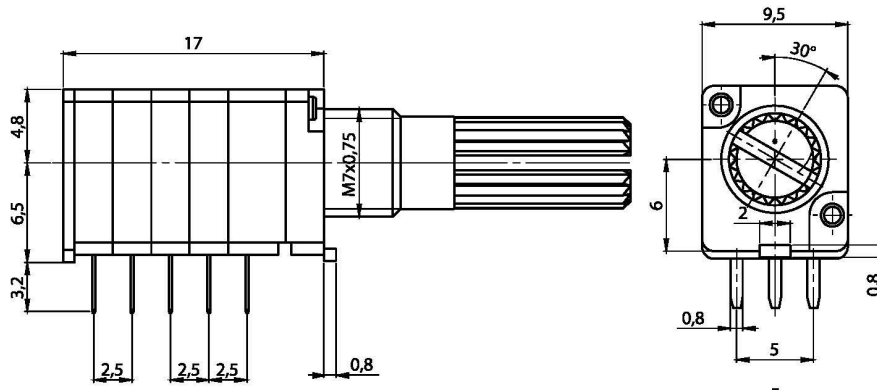

Total Resistance: $\approx 500K\Omega$

WASHER

NUT

KNOB

DMK8