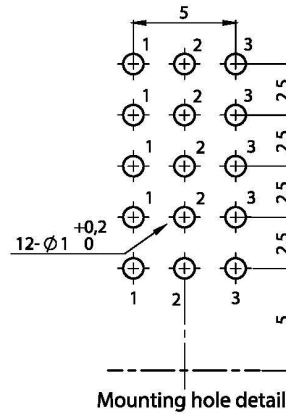

Total Resistance: $\approx 500K\Omega$

WASHER

NUT

KNOB

DMK8