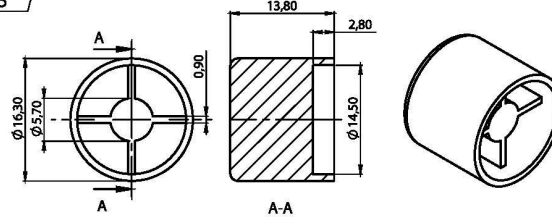

Total Resistance: $\approx 500K\Omega$

WASHER

NUT

KNOB

DMK8