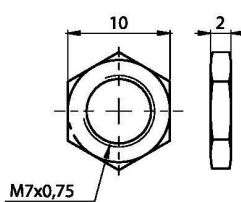

Mécanique

Poids	500 gramme
Couleur	Noir
Longueur de câble	500 cm

Ce colis contient

Contient	Multi-Dimmer
----------	--------------

Compatibilité

Compatible avec	7HD7M, 8VG7M, 8HD7M, 9HD7M, 10HD7, 10VG7M, 10HD7M, 12HD7, 12VG7M, 12HD7M, 12SDI7M, 13HD7, 13HD7M, 15HD7, 15VG7M, 15HD7M, 15SDI7M, 17HD7M, 17VG7M, 19VG7M, 19HD7M, 22HD7M, 22SDI7M, 24HD7M, 27HD7M, 32HD7M, 7TS7M, 8TSV7M, 10TS7, 10TSV7M, 10TS7M, 12TS7, 12TSV7M, 12TS7M, 13TS7, 13TS7M, 15TS7, 15TSV7M, 15TS7M, 17TSV7M, 17TS7M, 19TSV7M, 19TS7M, 22TS7M, 24TS7M, 27TS7M, 32TS7M
-----------------	---

Total Resistance: $\approx 500K\Omega$

WASHER

NUT

KNOB

DMK8