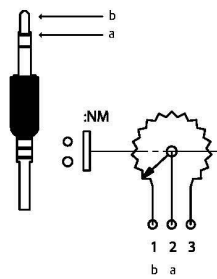

Mécanique

Poids	500 gramme
Couleur	Noir
Longueur de câble	500 cm

Ce colis contient

Contient	Multi-Dimmer
----------	--------------

Compatibilité

Compatible avec	7HD7M, 8VG7M, 8HD7M, 9HD7M, 10HD7, 10VG7M, 10HD7M, 12HD7, 12VG7M, 12HD7M, 12SDI7M, 13HD7, 13HD7M, 15HD7, 15VG7M, 15HD7M, 15SDI7M, 17HD7M, 17VG7M, 19VG7M, 19HD7M, 22HD7M, 22SDI7M, 24HD7M, 27HD7M, 32HD7M, 7TS7M, 8TSV7M, 10TS7, 10TSV7M, 10TS7M, 12TS7, 12TSV7M, 12TS7M, 13TS7, 13TS7M, 15TS7, 15TSV7M, 15TS7M, 17TSV7M, 17TS7M, 19TSV7M, 19TS7M, 22TS7M, 24TS7M, 27TS7M, 32TS7M
-----------------	---

Total Resistance: $\approx 500K\Omega$

WASHER

NUT

KNOB

DMK8