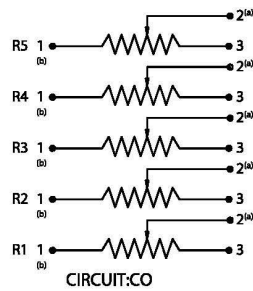

Mécanique

Poids	500 gramme
Couleur	Noir
Longueur de câble	500 cm

Ce colis contient

Contient	Multi-Dimmer
----------	--------------

Compatibilité

Compatible avec	7HD7M, 8VG7M, 8HD7M, 9HD7M, 10HD7, 10VG7M, 10HD7M, 12HD7, 12VG7M, 12HD7M, 12SDI7M, 13HD7, 13HD7M, 15HD7, 15VG7M, 15HD7M, 15SDI7M, 17HD7M, 17VG7M, 19VG7M, 19HD7M, 22HD7M, 22SDI7M, 24HD7M, 27HD7M, 32HD7M, 7TS7M, 8TSV7M, 10TS7, 10TSV7M, 10TS7M, 12TS7, 12TSV7M, 12TS7M, 13TS7, 13TS7M, 15TS7, 15TSV7M, 15TS7M, 17TSV7M, 17TS7M, 19TSV7M, 19TS7M, 22TS7M, 24TS7M, 27TS7M, 32TS7M
-----------------	---

Total Resistance: $\approx 500K\Omega$

WASHER

NUT

KNOB

DMK8